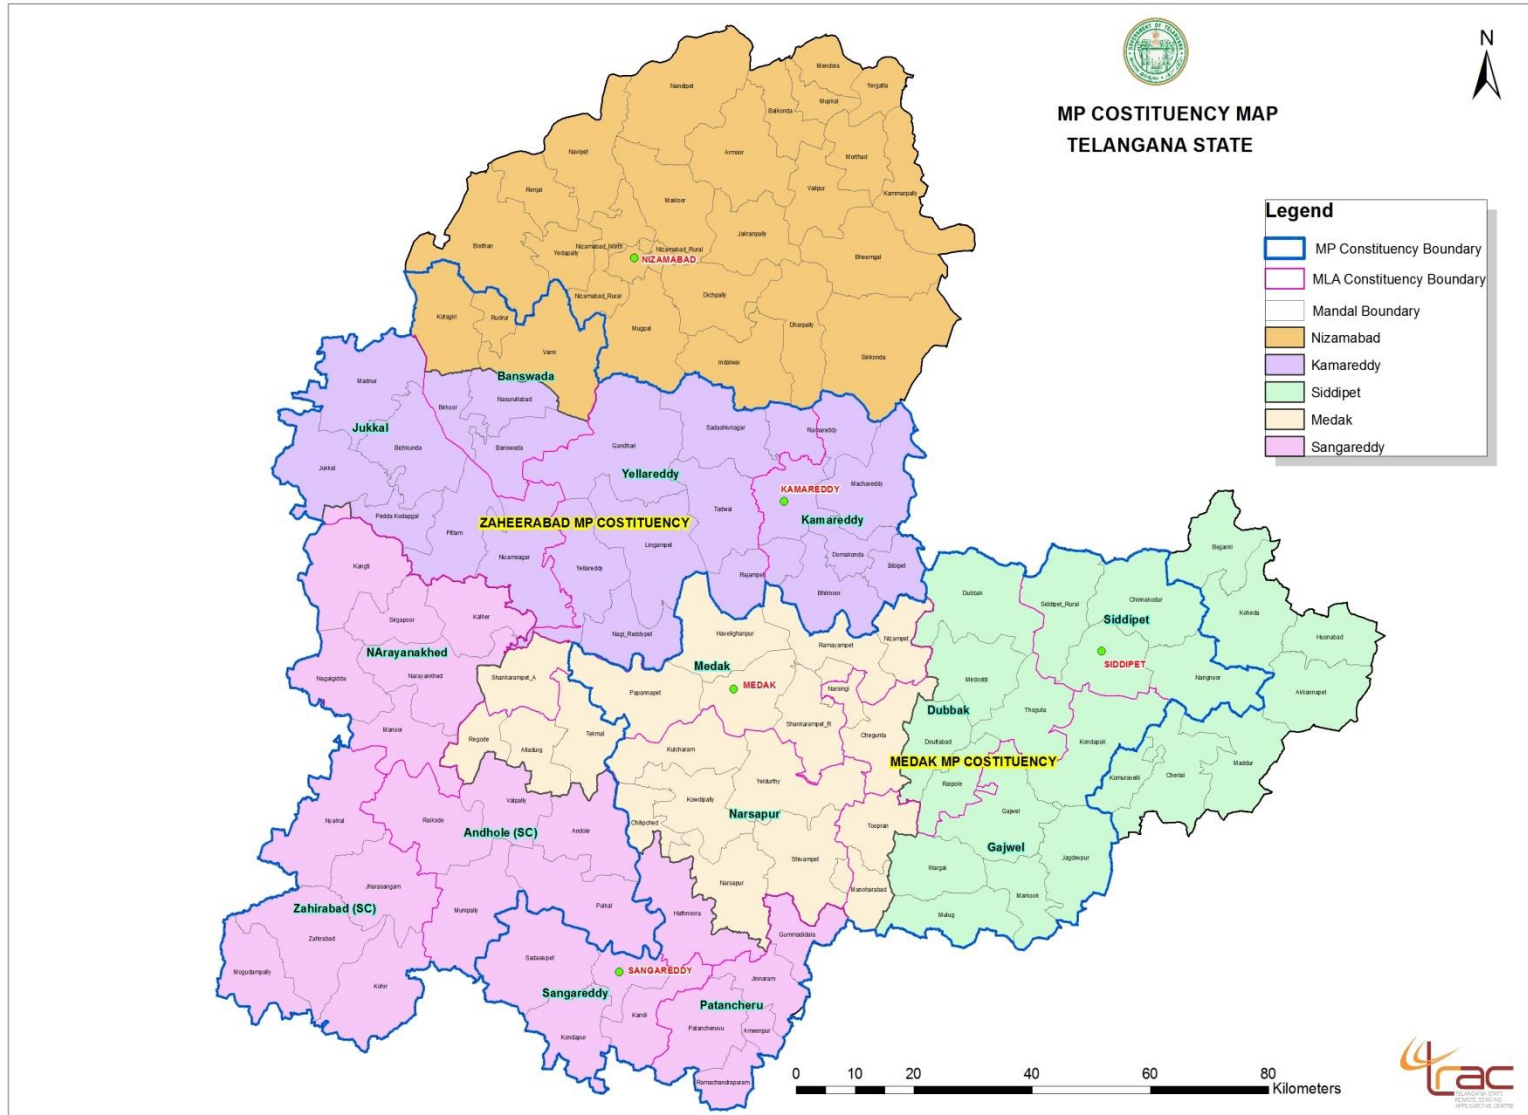

PPT PRESENTATION OF VARIOUS MAPS PREPARATION OF  
REGIONAL CENTRE MEDAK (SANGAREDDY) DISTRICT

# MP Constituency map with Assembly Constituency under cover which Mandals for MPLADS Fund.

# AWS Locations Map of Sangareddy District.

# Police Stations Location Map of Medak District.