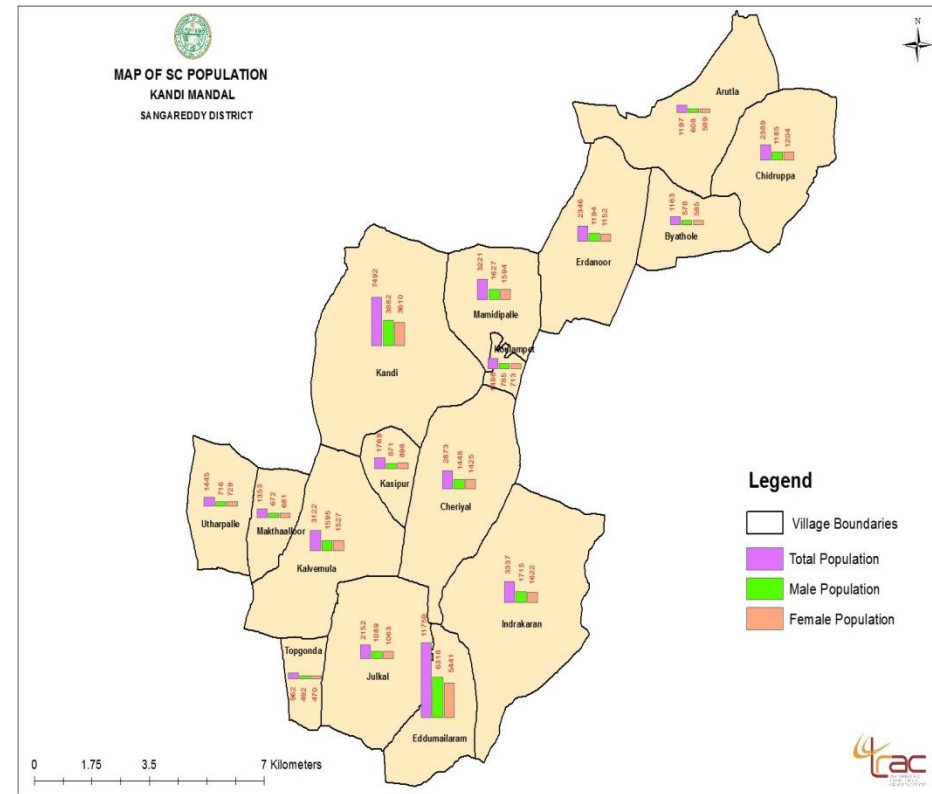

# Police Stations Location Map of Medak District.

# Gajwel Area Development Authority (GADA) PR Roads Information Map

# Asset Mapping of Erravalli Village Siddipet District

# SC Population Data of Mamidipally Village sangareddy District