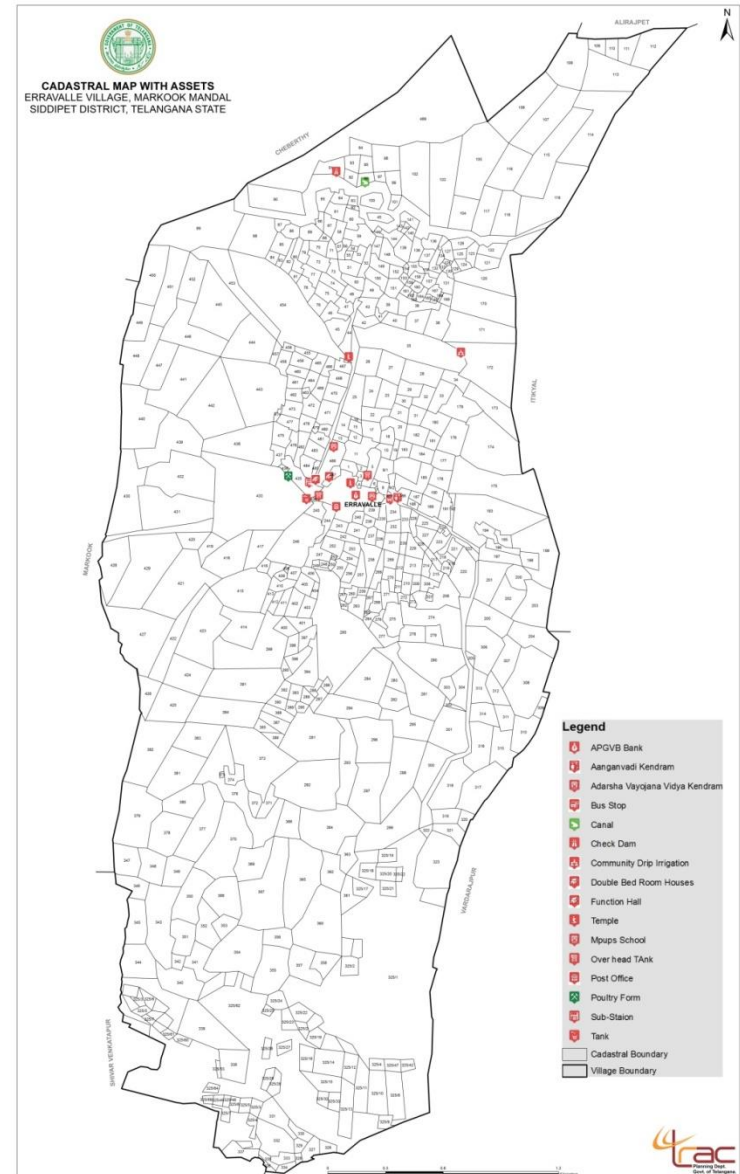

Asset Mapping of Erravalli Village Siddipet District