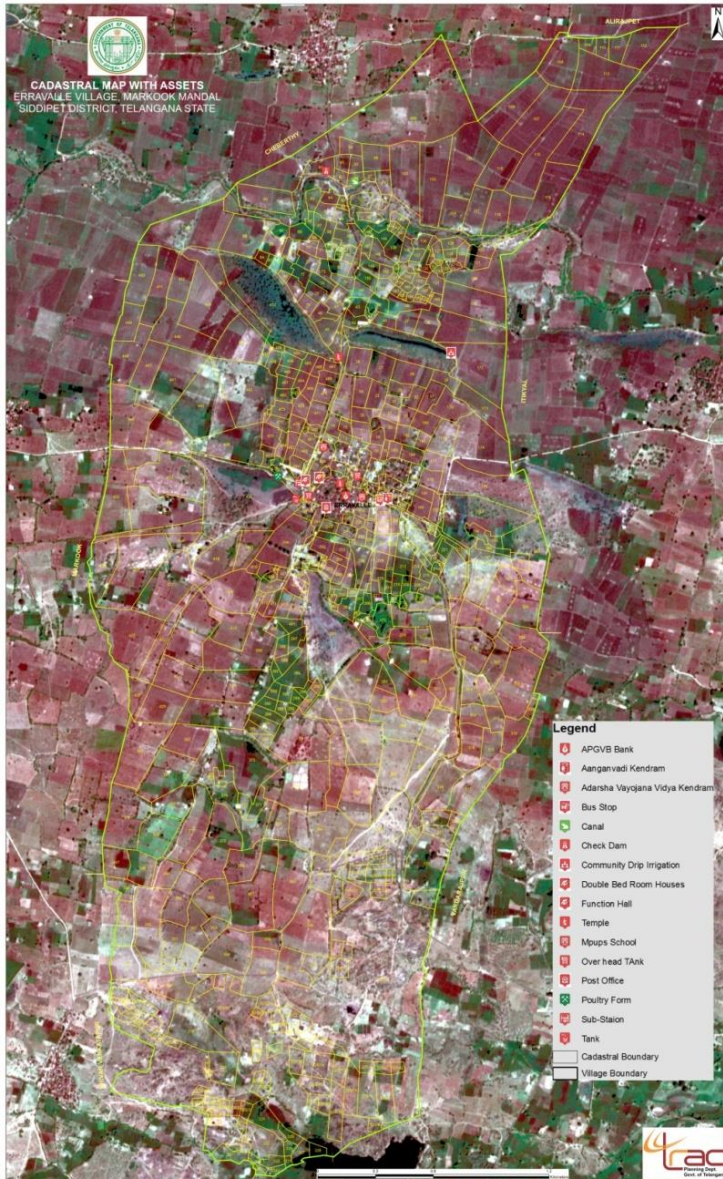

Asset Mapping of Erravalli Village Siddipet District