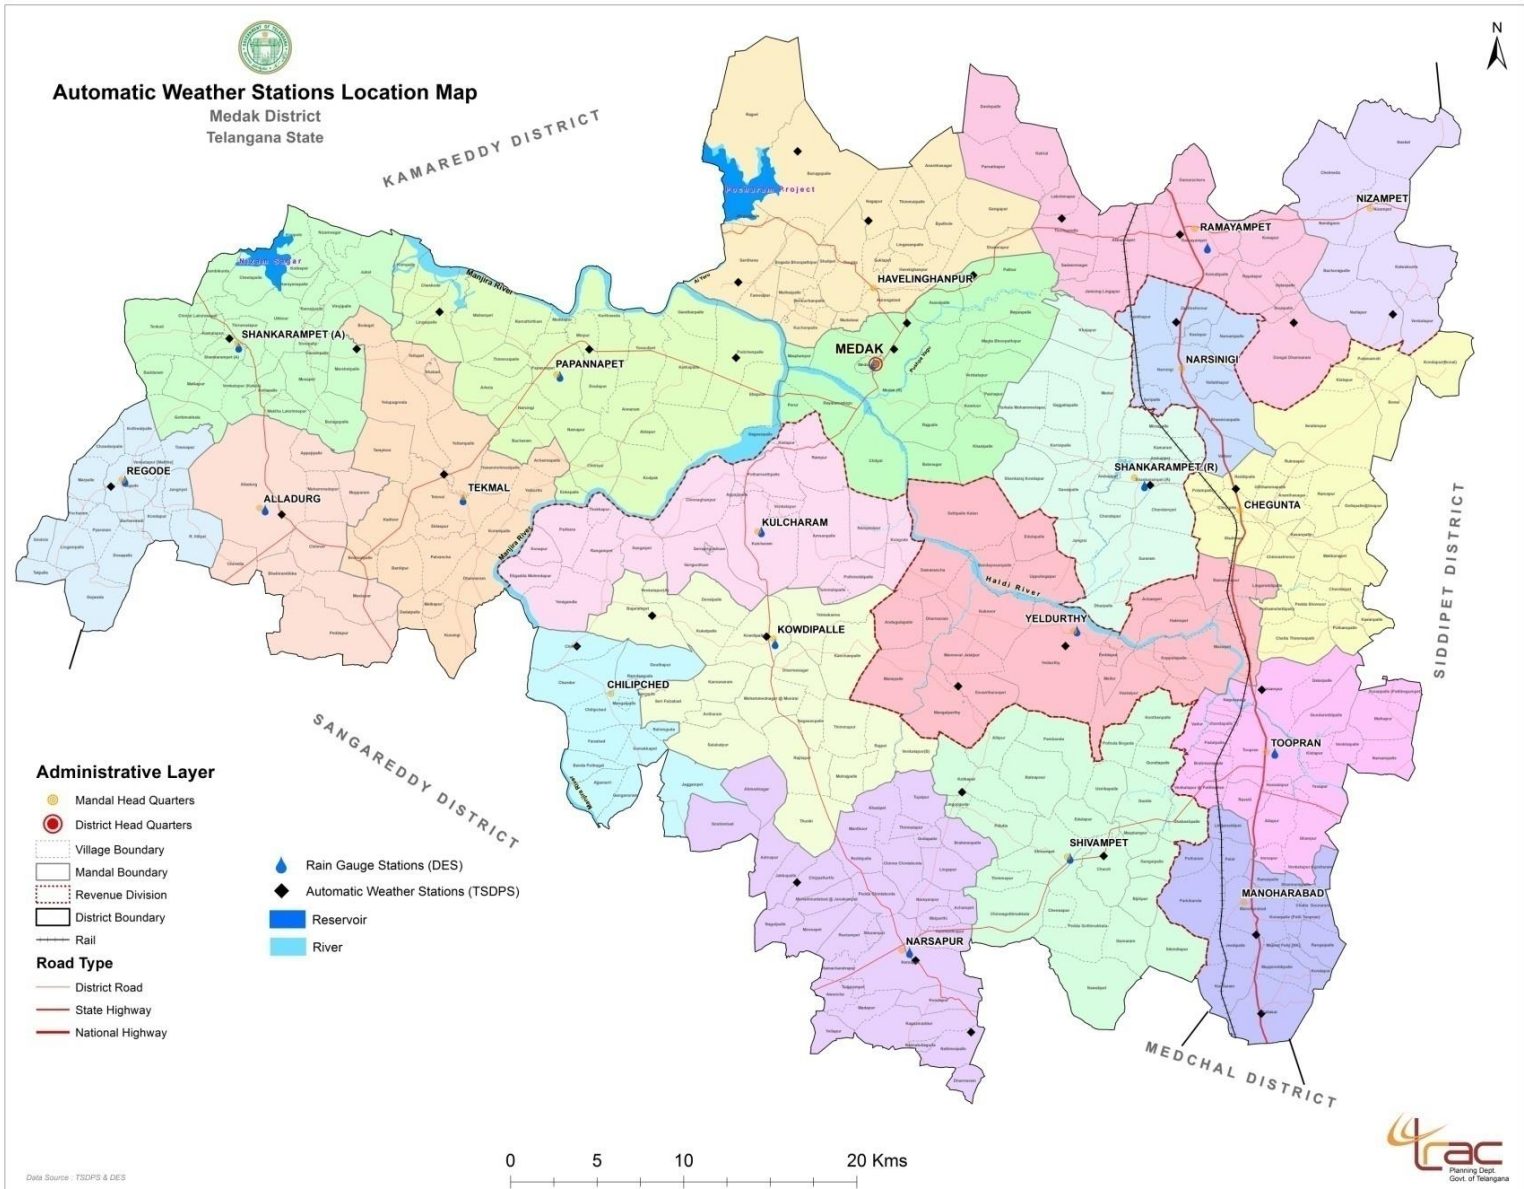

PPT PRESENTATION OF VARIOUS MAPS PREPARATION OF  
REGIONAL CENTRE MEDAK (SANGAREDDY) DISTRICT

# AWS Locations Map of Sangareddy District.

# Police Stations Location Map of Medak District.

# Gajwel Area Development Authority (GADA) PR Roads Information Map