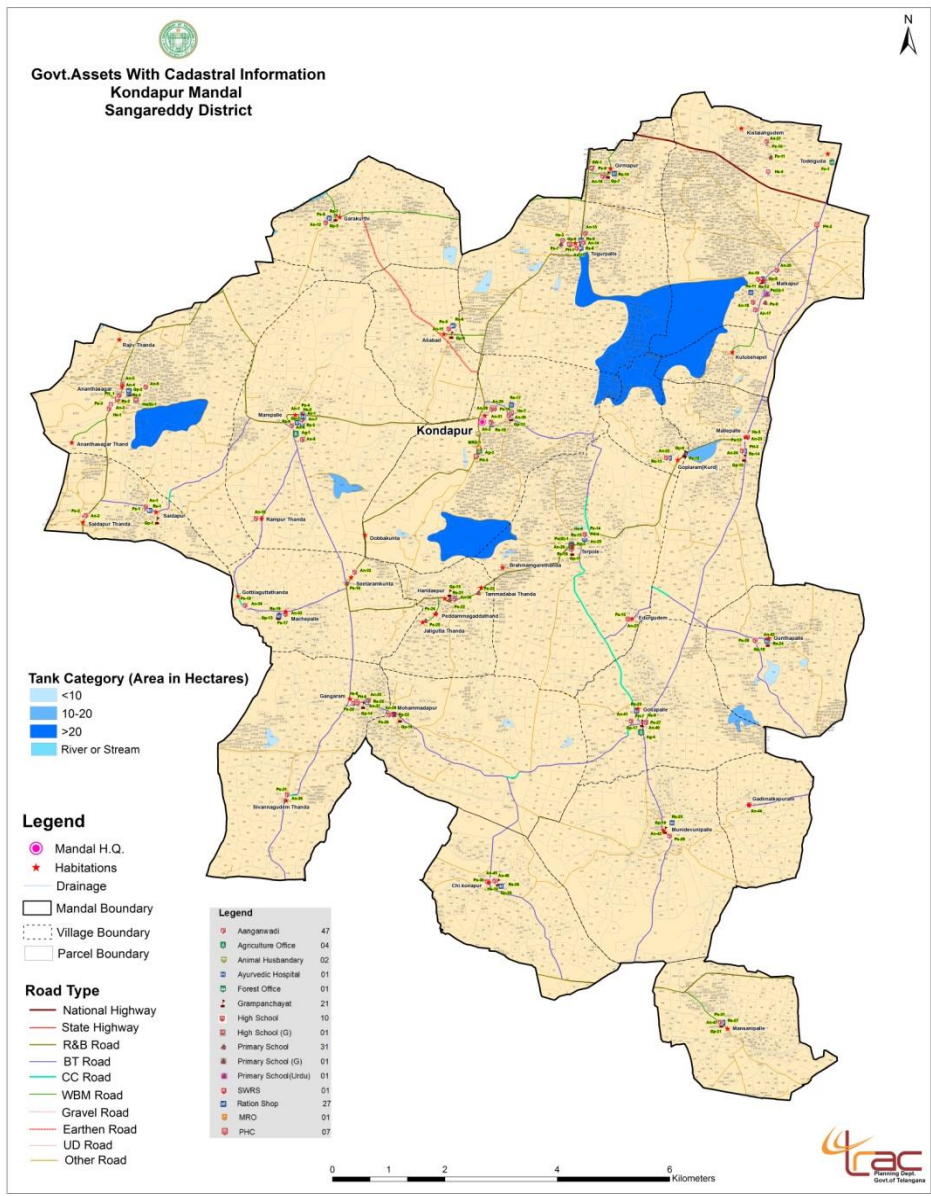

Govt.Assets and Type of Road and Tanks Information with Cadastral data of Kondapur Mandal Sangareddy District.