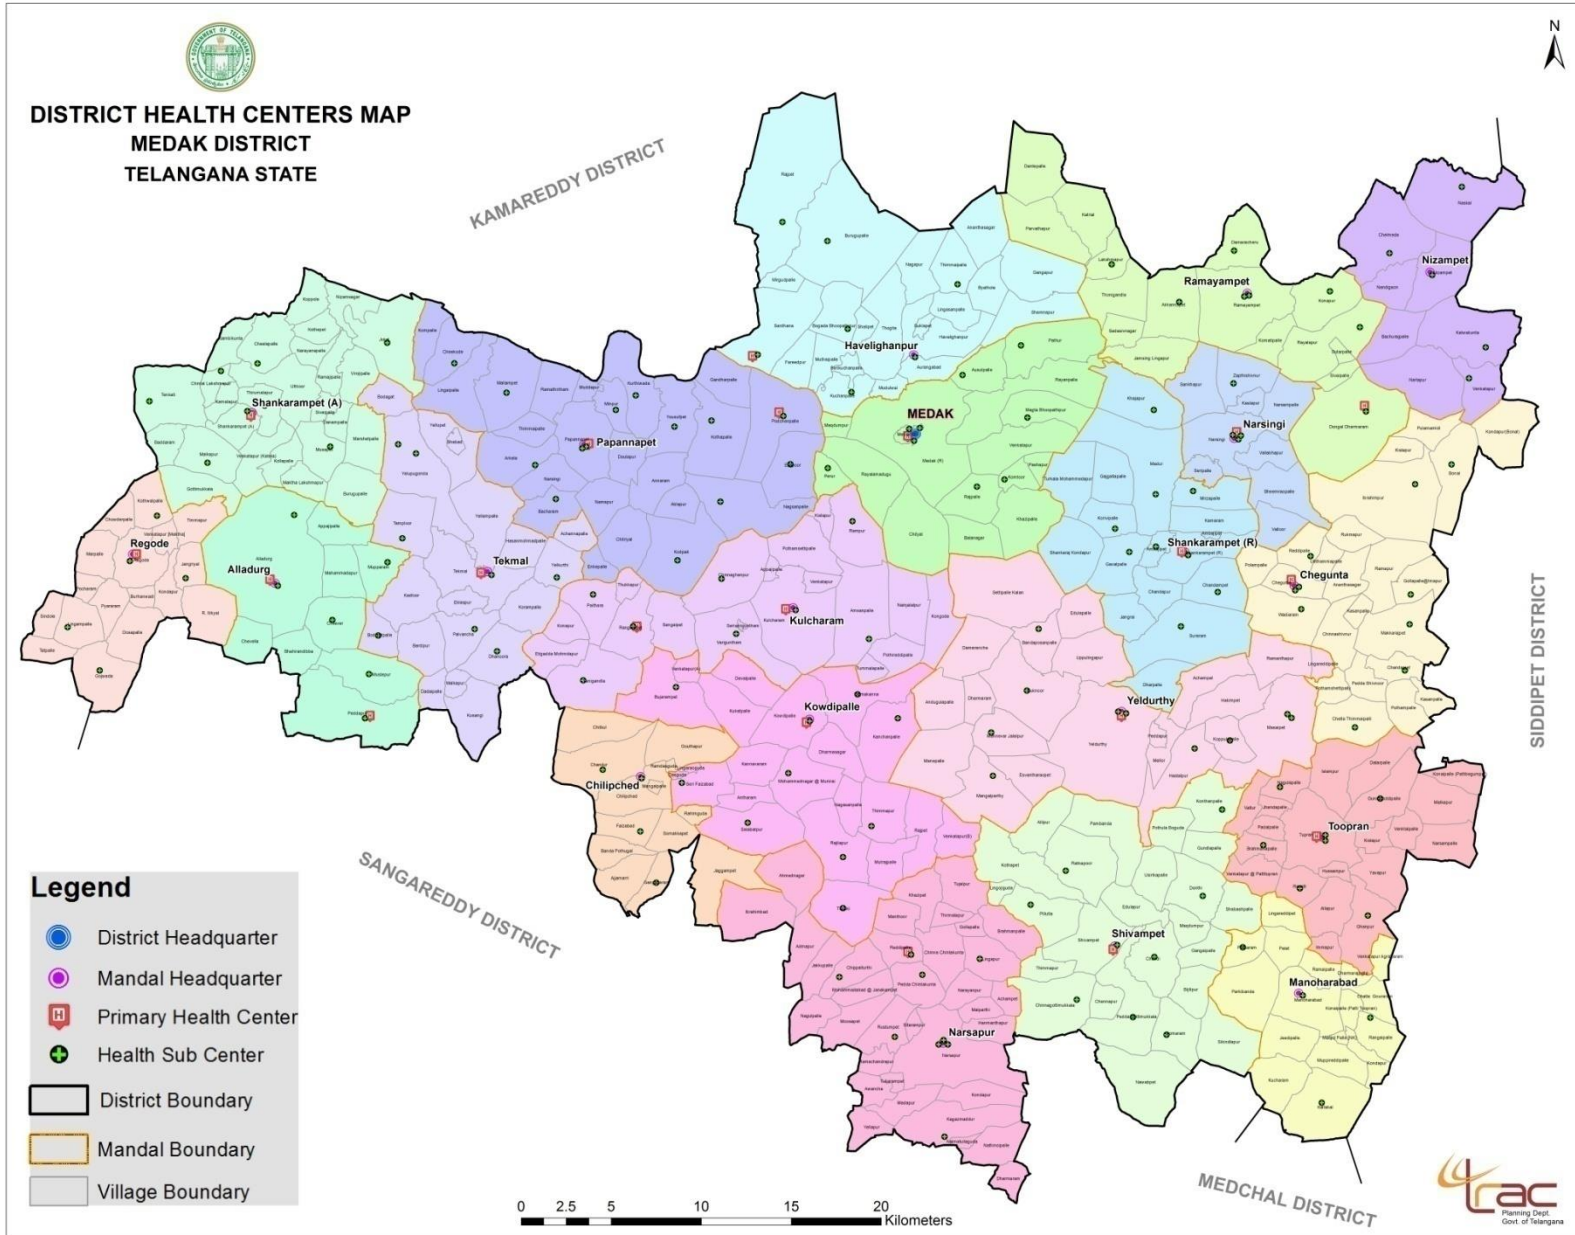

PPT PRESENTATION OF VARIOUS MAPS PREPARATION OF  
REGIONAL CENTRE MEDAK (SANGAREDDY) DISTRICT

# MP Constituency map with Assembly Constituency under cover which Mandals for MPLADS Fund.

# AWS Locations Map of Sangareddy District.

# Police Stations Location Map of Medak District.