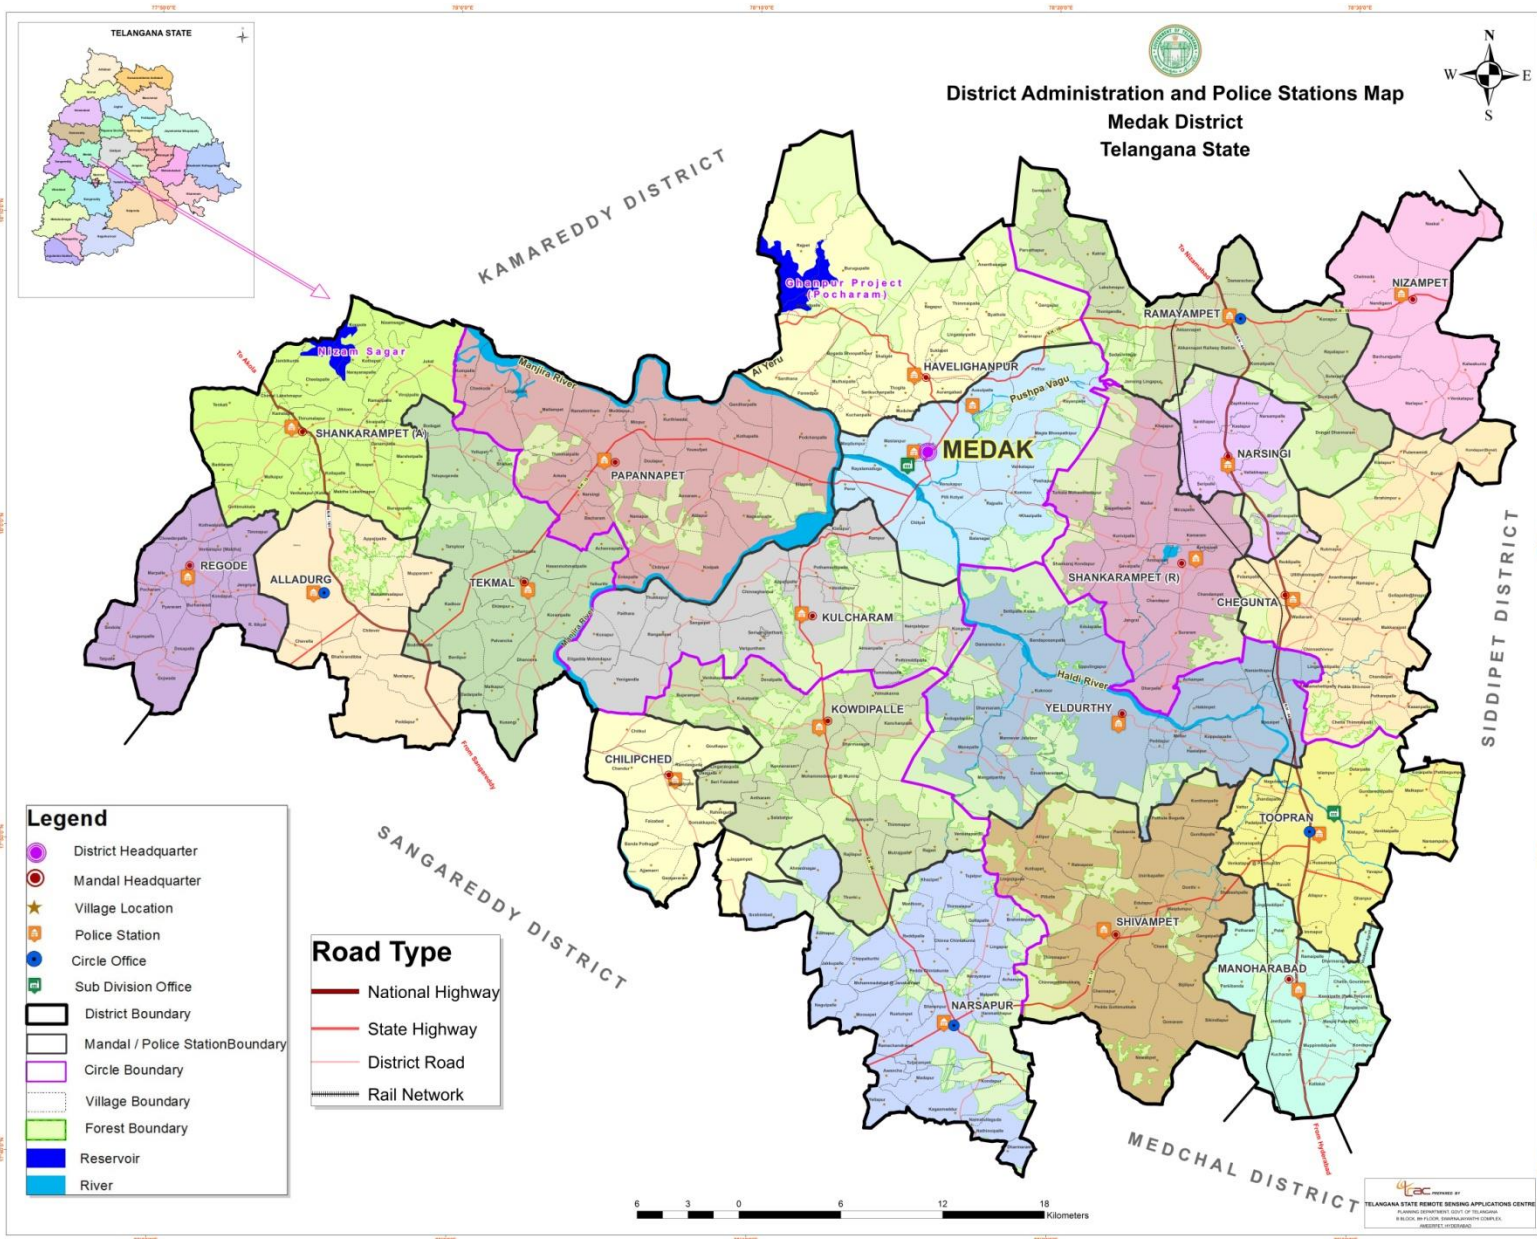

# AWS Locations Map of Sangareddy District.

# Medak District PHC Map

# Police Stations Location Map of Medak District.