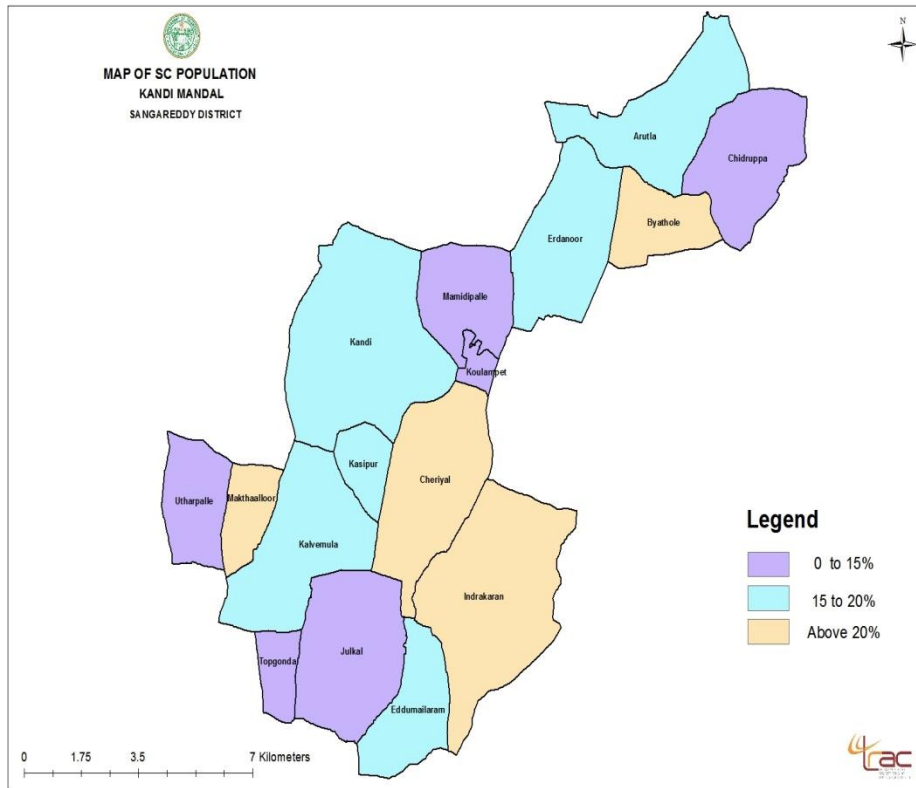

# Police Stations Location Map of Medak District.

# Gajwel Area Development Authority (GADA) PR Roads Information Map

# Asset Mapping of Erravalli Village Siddipet District

# SC Population Data of Mamidipally Village sangareddy District