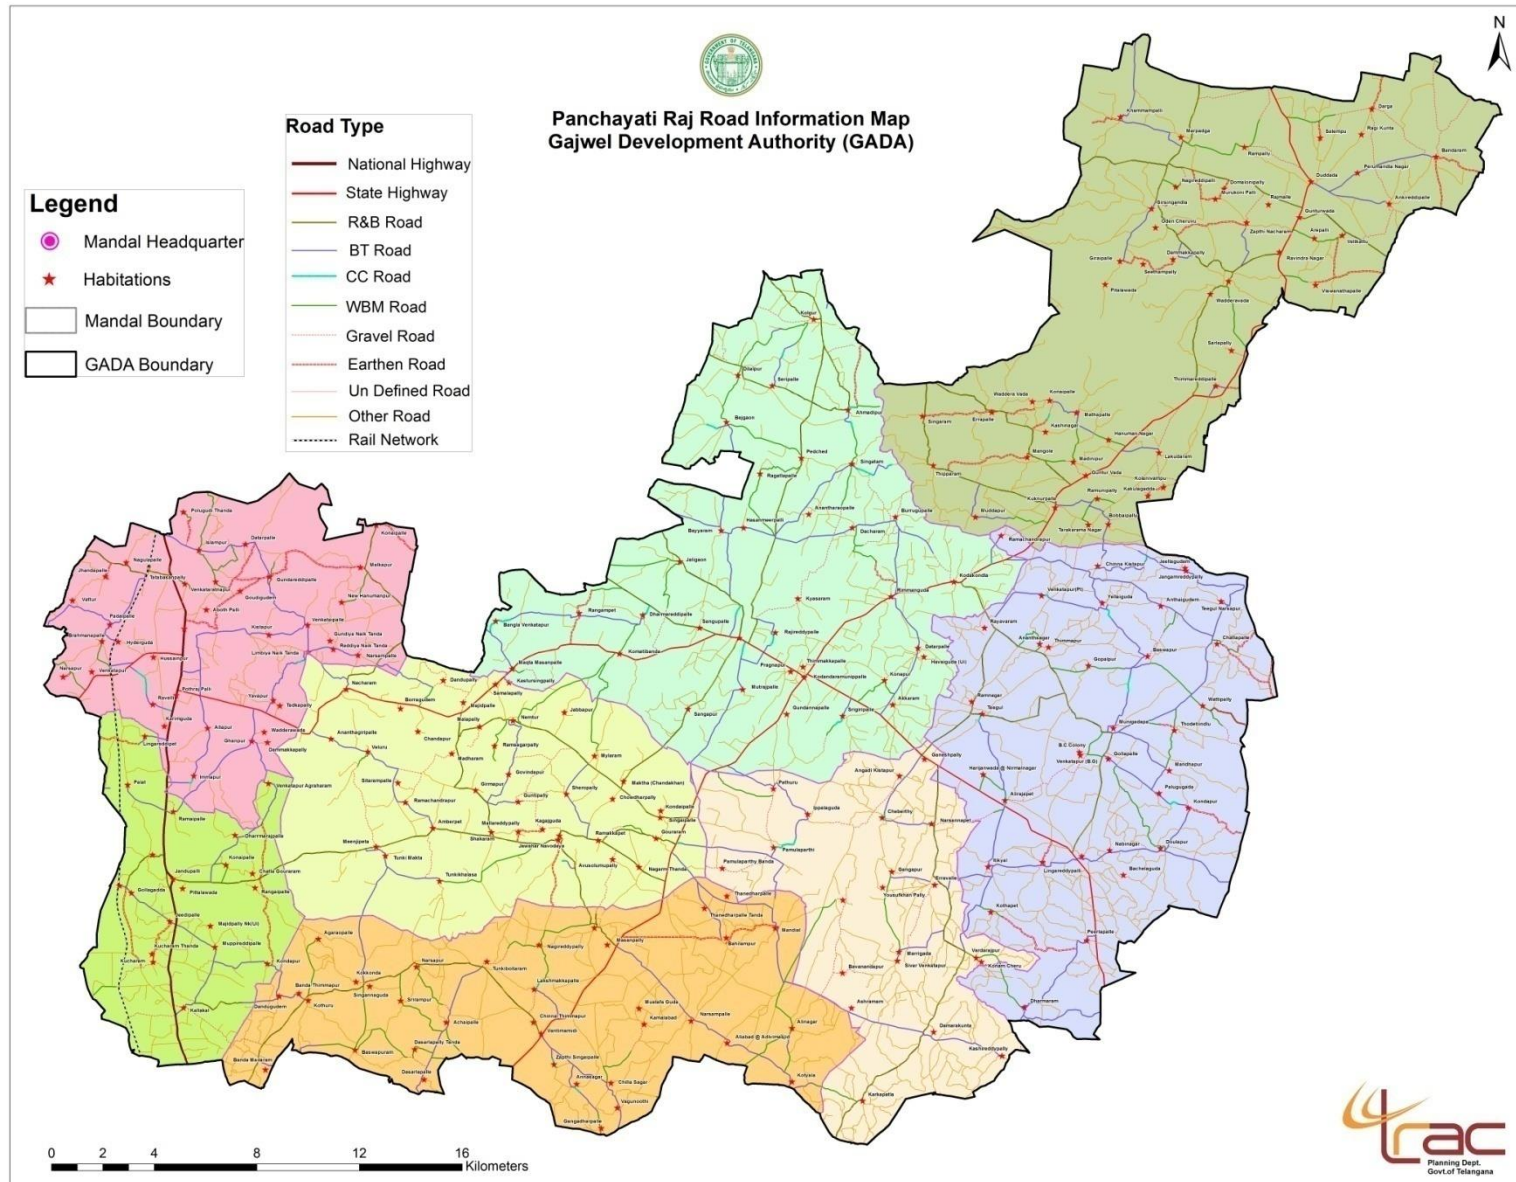

# AWS Locations Map of Sangareddy District.

# Medak District PHC Map

# Police Stations Location Map of Medak District.

# Gajwel Area Development Authority (GADA) PR Roads Information Map